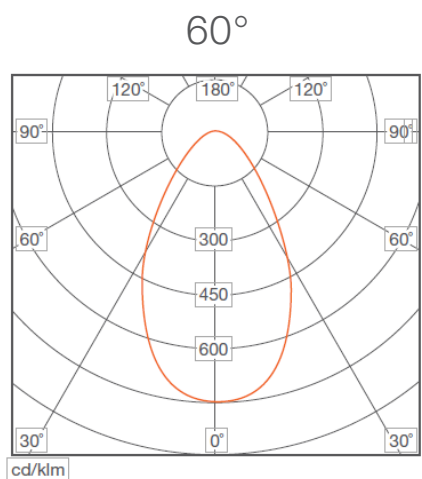

SIMPLITZ® LED Flood Light

Dimensions

SIMPLITZ S

Dimensions

L	385mm
W	384mm
H	62mm
D	205mm
L1	164mm
W1	340mm
MH1L	25mm
MH1W	12.5mm
MH2	17mm

SIMPLITZ® LED Flood Light

Dimensions

SIMPLITZ M

Dimensions

L	425mm
W	499mm
H	62mm
D	205mm
L1	192mm
W1	455mm
MH1L	25mm
MH1W	12.5mm
MH2	17mm

SIMPLITZ® LED Flood Light

Dimensions

SIMPLITZ L

Dimensions

L	445mm
W	667mm
H	62mm
L1	212mm
W1	623mm

SIMPLITZ[®] LED Flood Light

Photometrics

Light Distribution Curve

Due to the manufacturing processes of LED, the polar candela distribution and distance luminaries only reflect statistical figures and do not necessarily correspond to the actual parameters of individual product that may differ from the typical values.