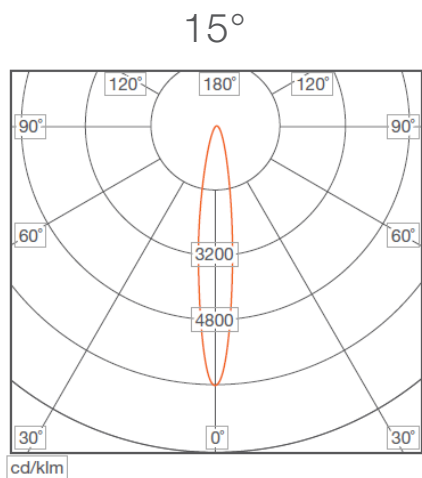

SIMPLITZ® LED Flood Light

Dimensions

SIMPLITZ S

Dimensions

L	385mm
W	384mm
H	62mm
D	205mm
L1	164mm
W1	340mm
MH1L	25mm
MH1W	12.5mm
MH2	17mm

SIMPLITZ® LED Flood Light

Dimensions

SIMPLITZ M

Dimensions

L	425mm
W	499mm
H	62mm
D	205mm
L1	192mm
W1	455mm
MH1L	25mm
MH1W	12.5mm
MH2	17mm

SIMPLITZ® LED Flood Light

Dimensions

SIMPLITZ L

Dimensions

L	445mm
W	667mm
H	62mm
L1	212mm
W1	623mm

SIMPLITZ[®] LED Flood Light

Photometrics

Light Distribution Curve

Due to the manufacturing processes of LED, the polar candela distribution and distance luminaries only reflect statistical figures and do not necessarily correspond to the actual parameters of individual product that may differ from the typical values.