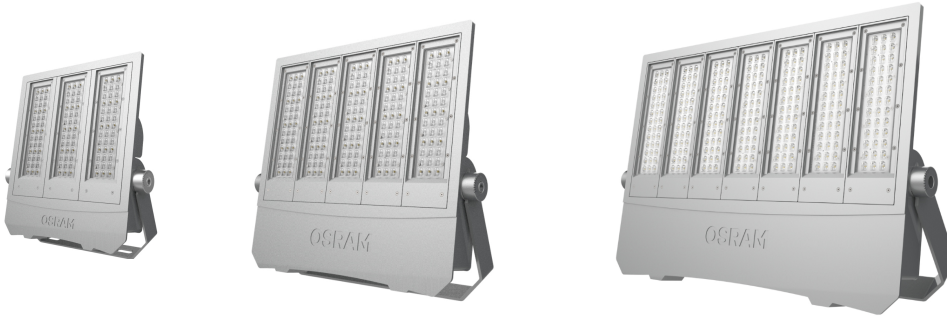

SIMPLITZ® LED Flood Light Datasheet

SIMPLITZ® LED Flood Light series, rated for outdoor use, the luminaires are designed to replace the traditional 100W, 250W and 400W HID flood lights with excellent energy savings. Special optical designs in slim, rugged aluminum alloy housing made to fit many forward lighting applications such as billboard illumination, flood lighting and façade lighting. Advertisers and store owners can rest assured that their important company messages will shine brightly through the night, all year round. The durable construction and remarkably long lifetime of SIMPLITZ® offers big savings in maintenance costs, particularly for hard-to-reach installation locations, such as building façades and rooftop billboards. The energy efficient SIMPLITZ® LED lighting with specially designed optics promises that the target area will be blanketed in smooth consistent light while the customer benefits from cost savings and a small carbon footprint.

Benefits

True traditional 100W, 250W and 400W HID flood light replacement

- Energy saving alternative to traditional flood lights with matching brightness level and more

Special designed optics of various applications

- Tailored light distribution with asymmetric optic for billboard lighting; symmetric optics for flood lighting and façade and building illumination

High efficiency options

- Up to 130 lm/W

IP66 protection

- Undergone rigorous testing to ensure dust & water ingress protection

Light weight and compact

- Lightest LED flood light in its class, and weight comparable to traditional flood lights

Tilt lockable yoke with aiming marks