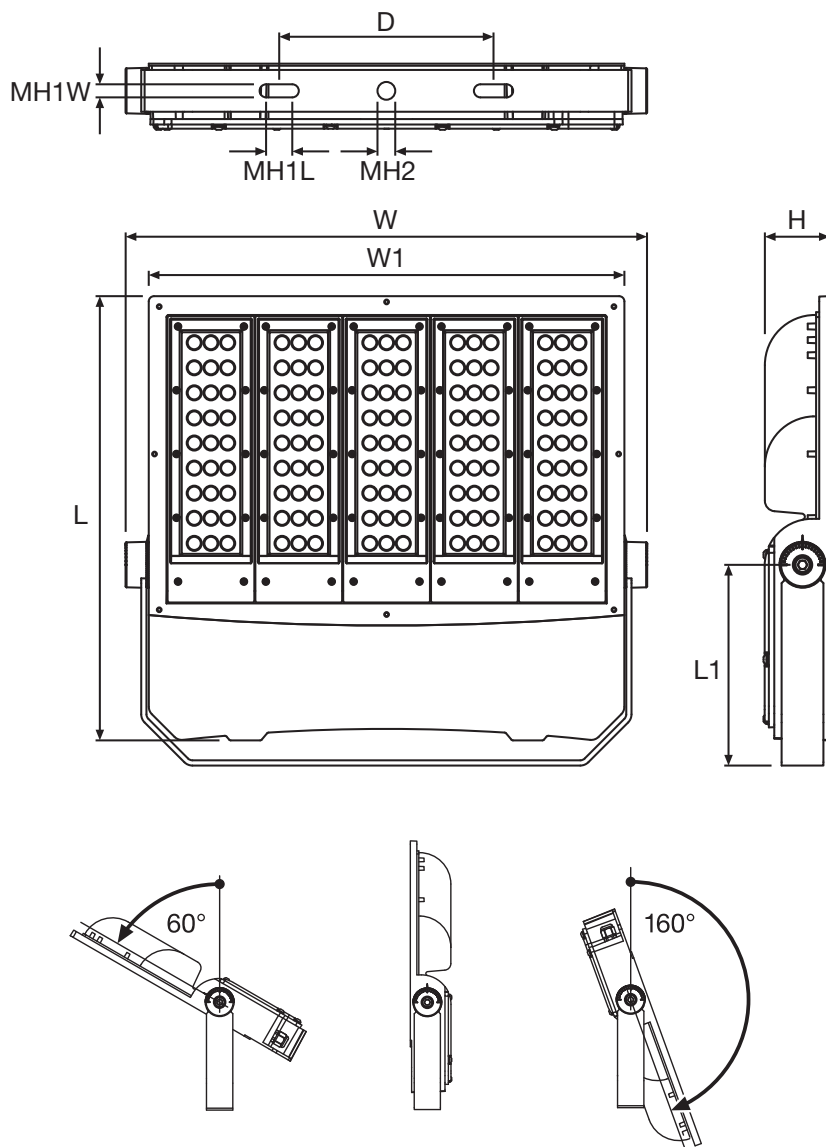

SIMPLITZ® LED Flood Light

Dimensions

SIMPLITZ S

Dimensions

L	385mm
W	384mm
H	62mm
D	205mm
L1	164mm
W1	340mm
MH1L	25mm
MH1W	12.5mm
MH2	17mm

SIMPLITZ® LED Flood Light

Dimensions

SIMPLITZ M

Dimensions

L	425mm
W	499mm
H	62mm
D	205mm
L1	192mm
W1	455mm
MH1L	25mm
MH1W	12.5mm
MH2	17mm

SIMPLITZ® LED Flood Light

Dimensions

SIMPLITZ L

Dimensions

L	445mm
W	667mm
H	62mm
L1	212mm
W1	623mm

SIMPLITZ[®] LED Flood Light