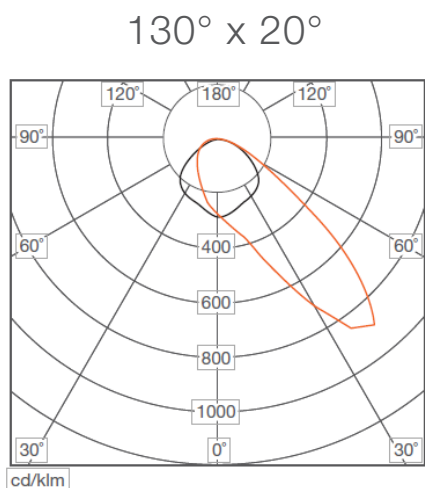

SIMPLITZ® LED Flood Light

Dimensions

SIMPLITZ S

Dimensions

L	385mm
W	384mm
H	62mm
D	205mm
L1	164mm
W1	340mm
MH1L	25mm
MH1W	12.5mm
MH2	17mm

SIMPLITZ® LED Flood Light

Dimensions

SIMPLITZ M

Dimensions

L	425mm
W	499mm
H	62mm
D	205mm
L1	192mm
W1	455mm
MH1L	25mm
MH1W	12.5mm
MH2	17mm

SIMPLITZ® LED Flood Light

Dimensions

SIMPLITZ L

Dimensions

L	445mm
W	667mm
H	62mm
L1	212mm
W1	623mm

SIMPLITZ[®] LED Flood Light

Photometrics

Light Distribution Curve

Due to the manufacturing processes of LED, the polar candela distribution and distance luminaries only reflect statistical figures and do not necessarily correspond to the actual parameters of individual product that may differ from the typical values.