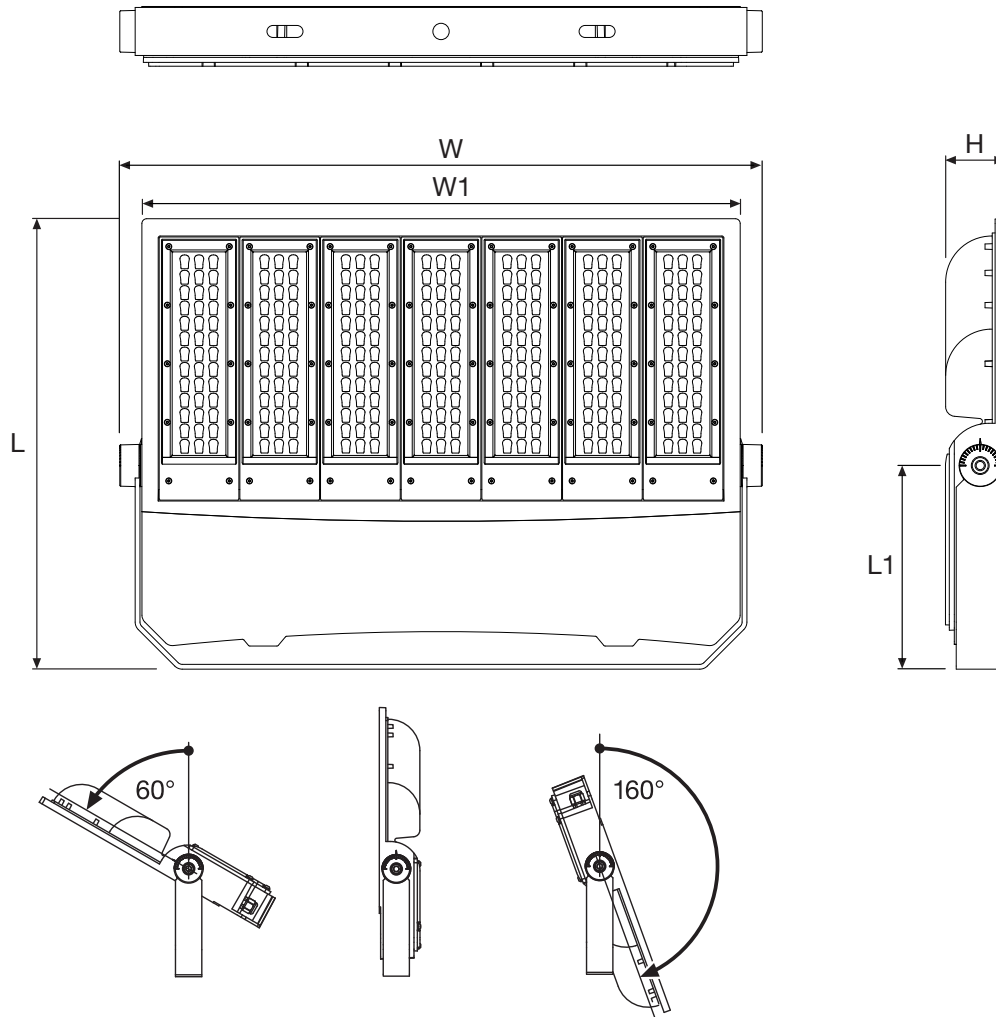

SIMPLITZ® LED Flood Light

Dimensions

SIMPLITZ S

Dimensions

L	385mm
W	384mm
H	62mm
D	205mm
L1	164mm
W1	340mm
MH1L	25mm
MH1W	12.5mm
MH2	17mm

SIMPLITZ® LED Flood Light

Dimensions

SIMPLITZ M

Dimensions

L	425mm
W	499mm
H	62mm
D	205mm
L1	192mm
W1	455mm
MH1L	25mm
MH1W	12.5mm
MH2	17mm

SIMPLITZ® LED Flood Light

Dimensions

SIMPLITZ L

Dimensions

L	445mm
W	667mm
H	62mm
L1	212mm
W1	623mm

SIMPLITZ[®] LED Flood Light