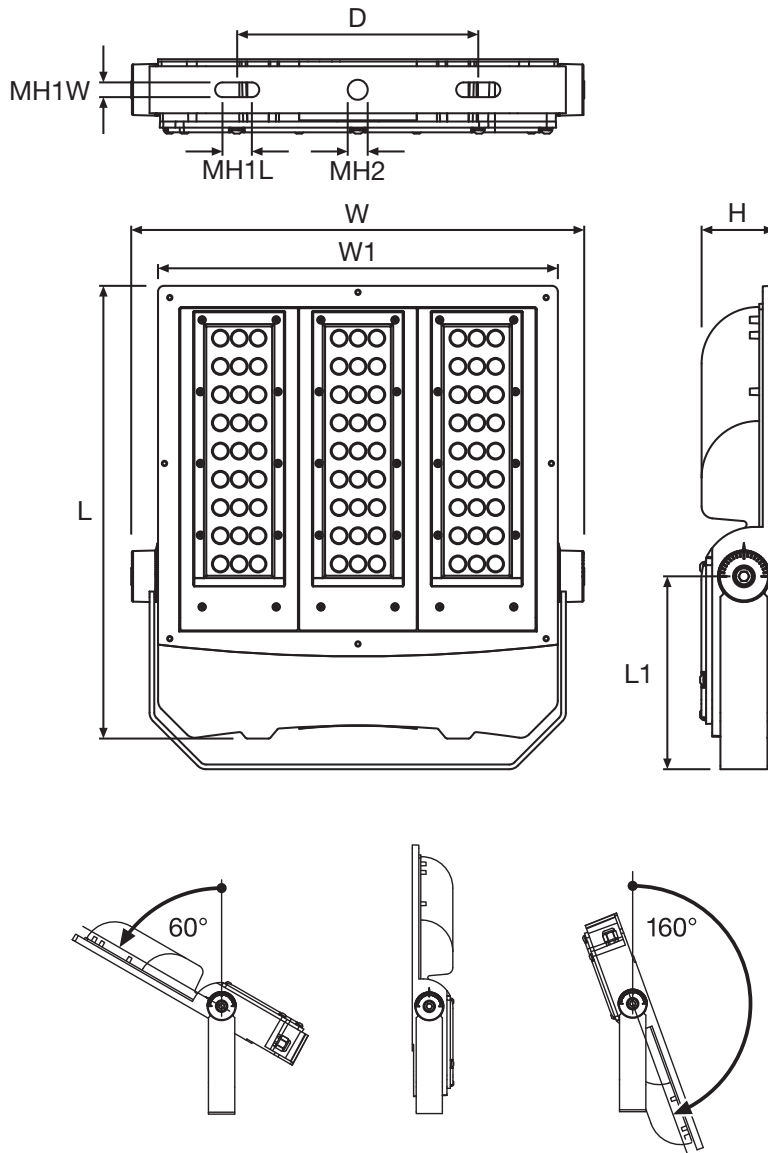

SIMPLITZ® LED Flood Light

Dimensions

SIMPLITZ S

Dimensions

L	385mm
W	384mm
H	62mm
D	205mm
L1	164mm
W1	340mm
MH1L	25mm
MH1W	12.5mm
MH2	17mm

SIMPLITZ® LED Flood Light

Dimensions

SIMPLITZ M

Dimensions

L	425mm
W	499mm
H	62mm
D	205mm
L1	192mm
W1	455mm
MH1L	25mm
MH1W	12.5mm
MH2	17mm

SIMPLITZ® LED Flood Light

Dimensions

SIMPLITZ L

Dimensions

L	445mm
W	667mm
H	62mm
L1	212mm
W1	623mm

SIMPLITZ[®] LED Flood Light