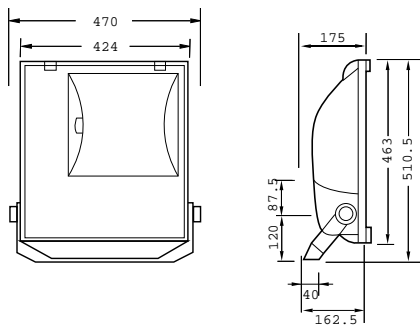

Product data

General Information	
Number of light sources	1 pc
Lamp family code	SON-T [SON-T]
Lamp power	250 W
Cap-Base	E40 [E40]
Kombipack	-
Compensation circuit	Inductive parallel compensated
Gear	SGR [SON gear]
Optic type outdoor	-
Operating and Electrical	
Maximum lamp power	-
Input Voltage	240 V
Input Frequency	50 Hz

Approval and Application	
Ingress protection code	IP65 [Dust penetration-protected, jet-proof]
Product Data	
Full product code	911400433780
Order product name	SMF383 SON-T250W 240V-50Hz
Order code	911400433780
Numerator - Quantity Per Pack	1
Numerator - Packs per outer box	1
Material Nr. (12NC)	911400433780
Net Weight (Piece)	11.899 kg

Tango MMF383

Dimensional drawing

MMF383